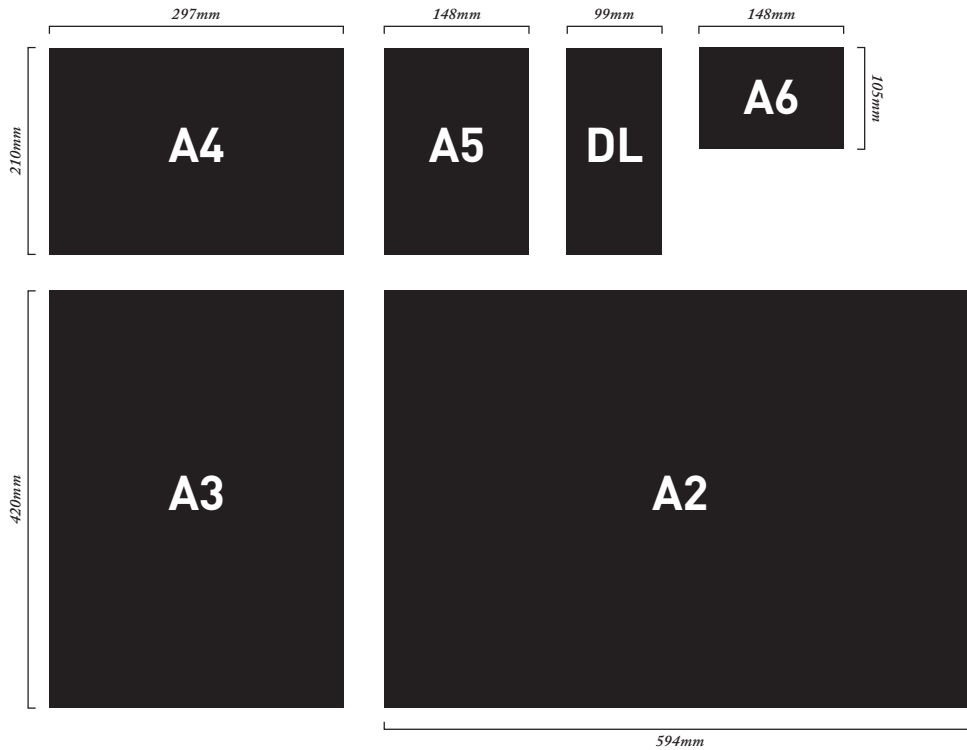

Paper Sizes

COMMON PAPER SIZES

- A2** 420mm x 594mm
- A3** 297mm x 420mm
- A4** 210mm x 297mm
- A5** 148mm x 210mm
- A6** 105mm x 148mm
- DL** 99mm x 210mm